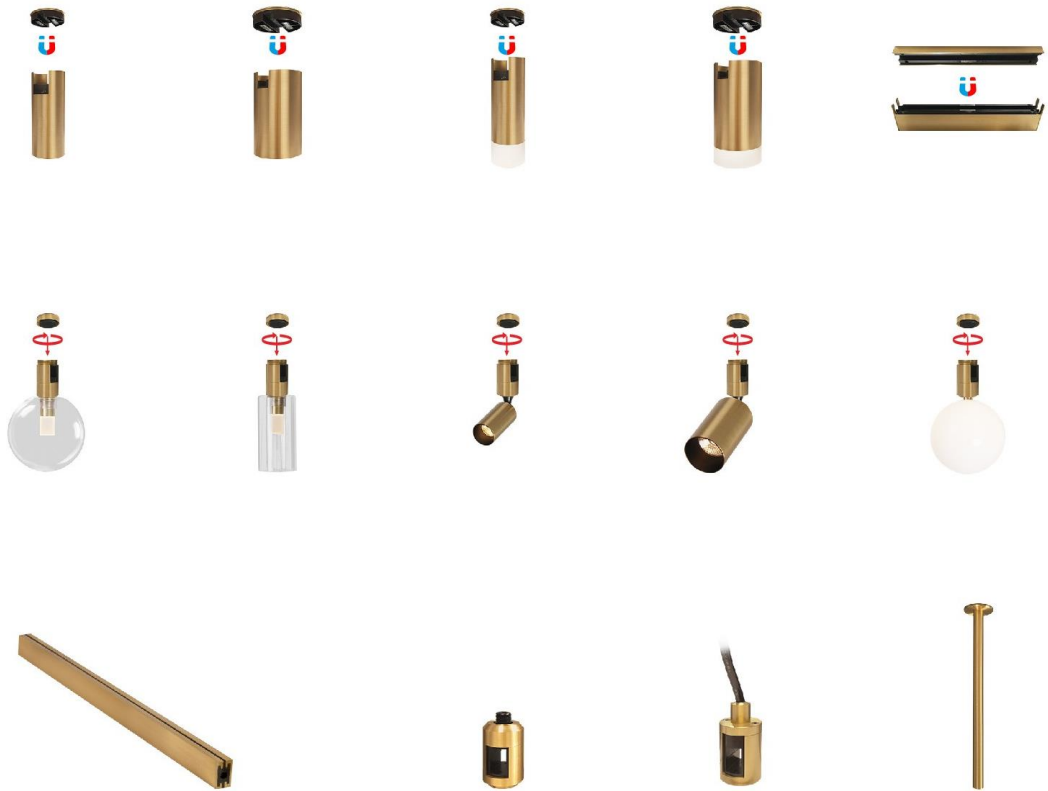

## Optic Data

### Luminous Intensity Distribution Curve

### AAI Figure

Installation exploded view

Installation exploded view

### Installation exploded view

Magnetic Brass Multi Track Light

Magnetic Brass Multi Track Light

Magnetic Brass Multi Track Light

نوران  
NOORAN