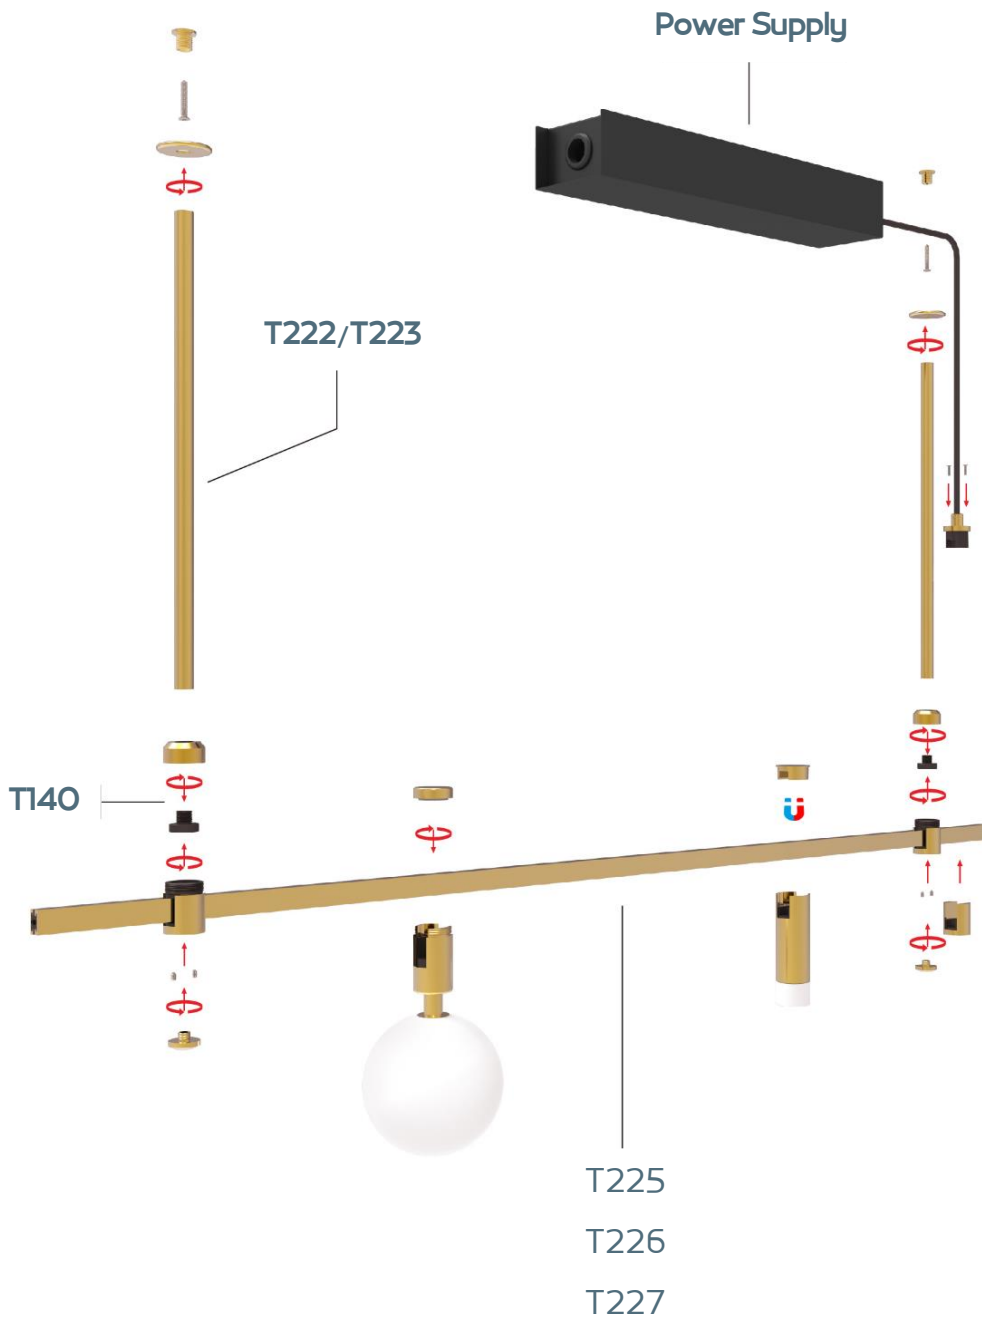

Installation exploded view