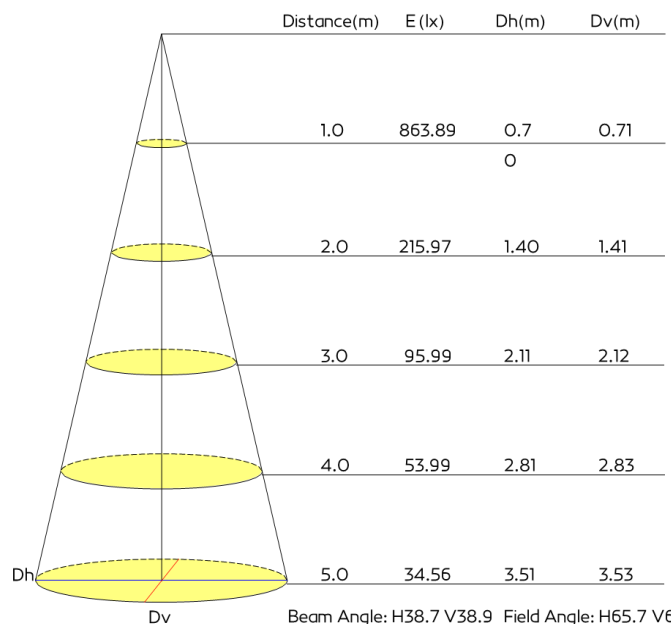

Code: T146

Input Voltage	DC42 150MA
Power(Watts)	6W
Lumen	427.9lm
Lamp holder	Ceramic PCB
Light Source	Bridgelux C6
Beam Angle	35°
Color Temperature	3000K
CRI ≥	80
IP level	IP20
Main Material	Brass
Wire connection way	Track Adaptor
Class	☐ I ☐ II ☒ III
Guarantee	3 years
Warranty	5 years
Certificates	CE . ROHS
Dimmable	Optional

Optic Data

Luminous Intensity Distribution Curve

AAI Figure