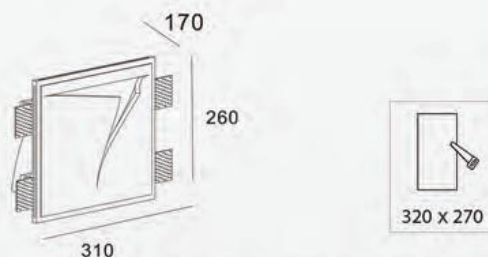

Product Code : W1-11023