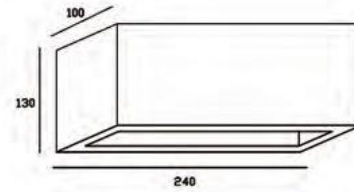

Products Code : W2-4030 / W2-4031 / W2-4032 / W2-4033

IP20 F $\text{\textcircled{=}}$ CE $\text{\textcircled{G}}$ ROHS