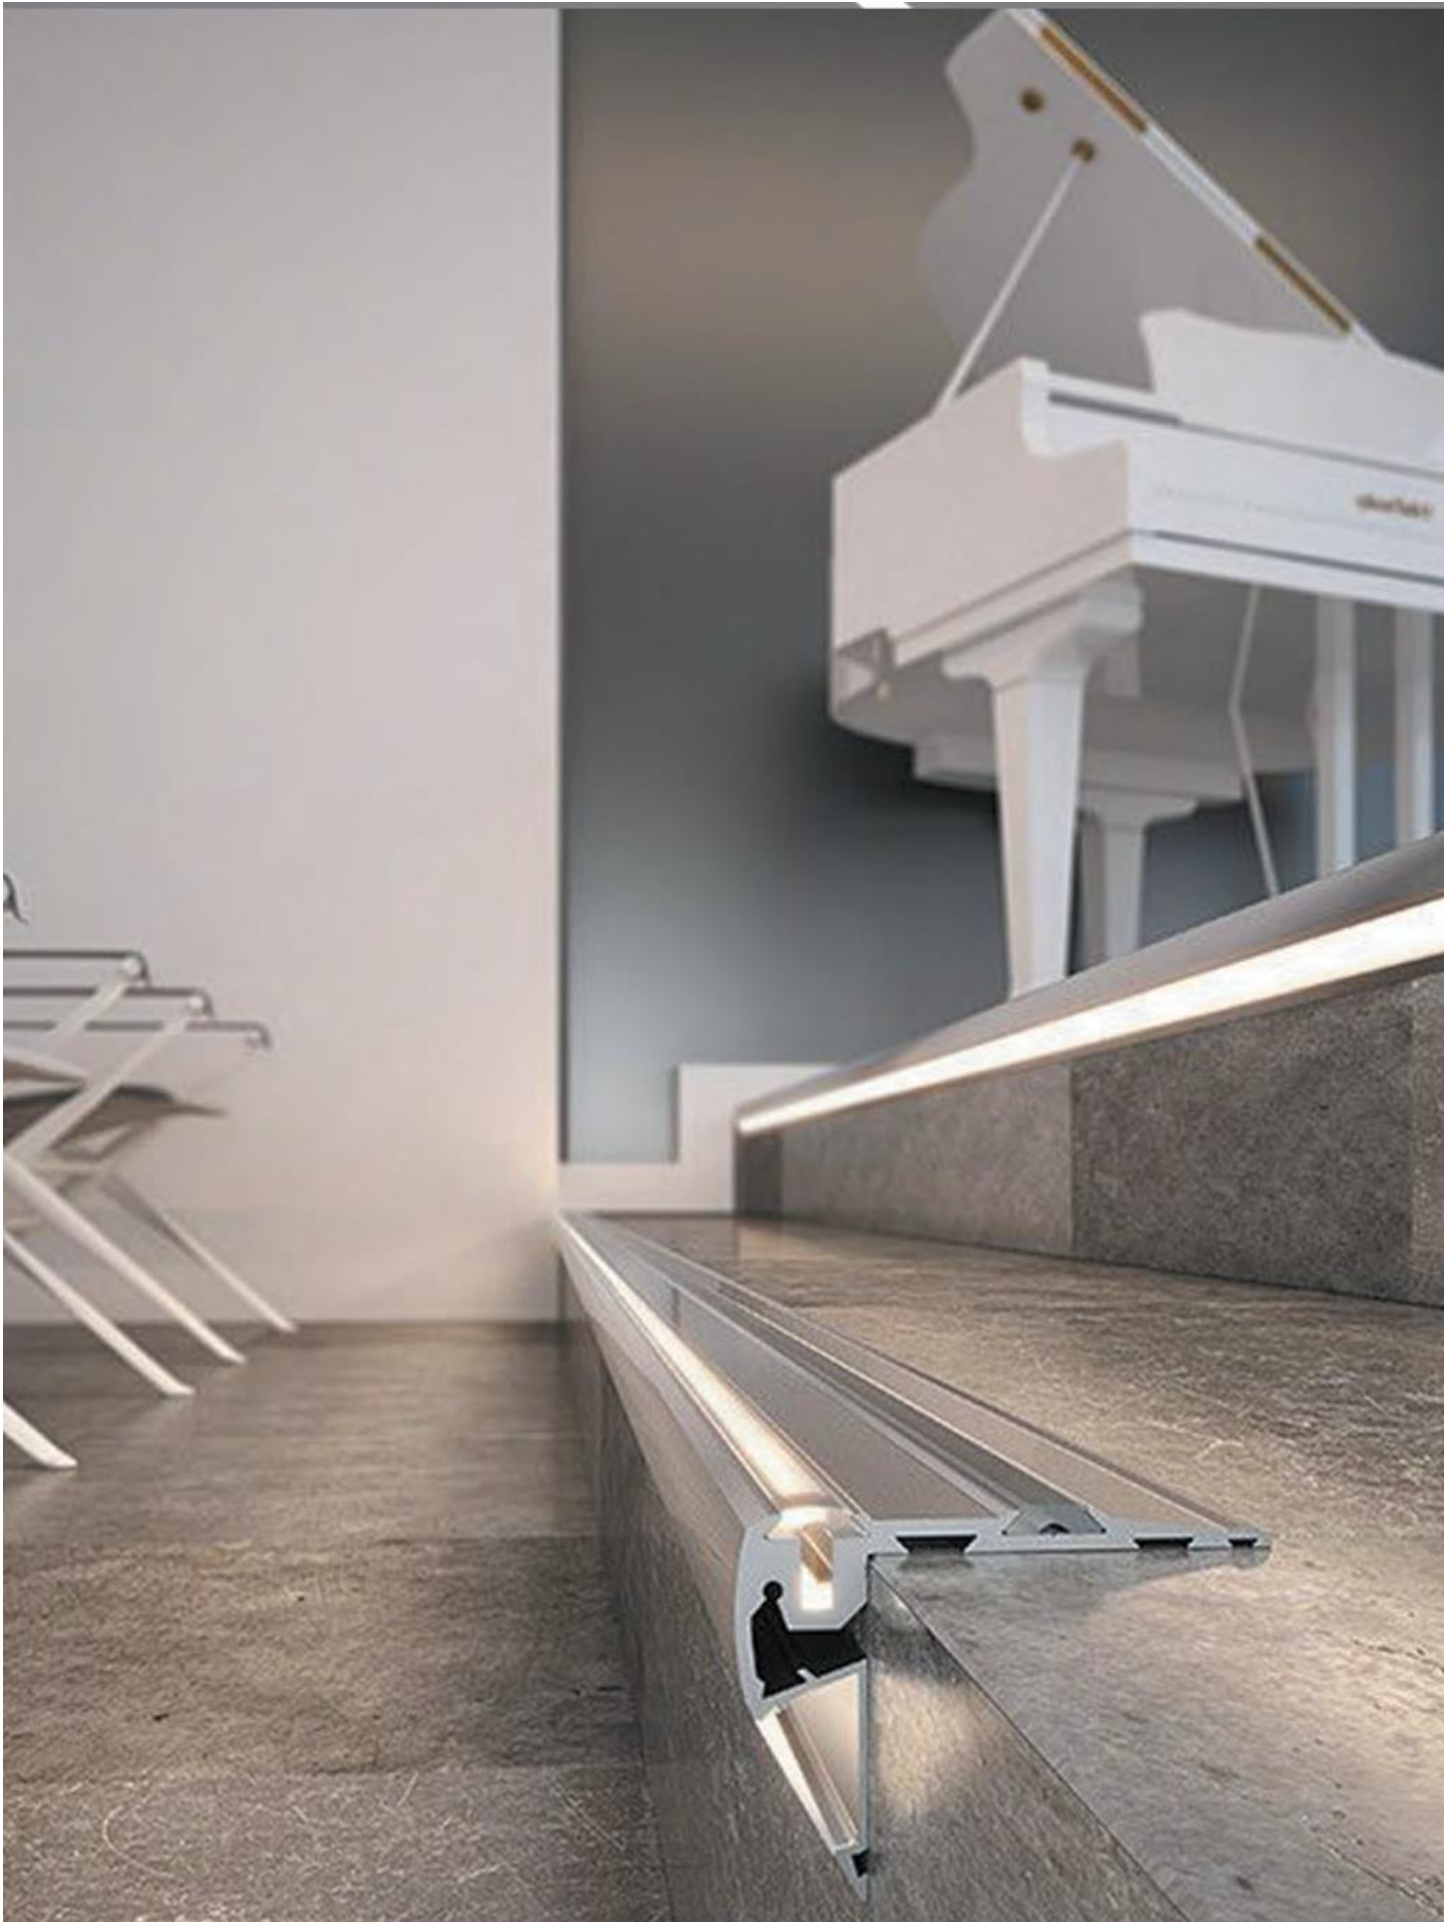

Standards / CE / RoHS / A / UL

Powered By: 

Accessories

End Cap

Line Light Stairs 5528B

Profile Dimensions

	Width	Height	Length
Line Light Stairs 5528B	55 mm	28 mm	Per Order

Material / Profile: Anodized Aluminum / Diffuser : PMMA