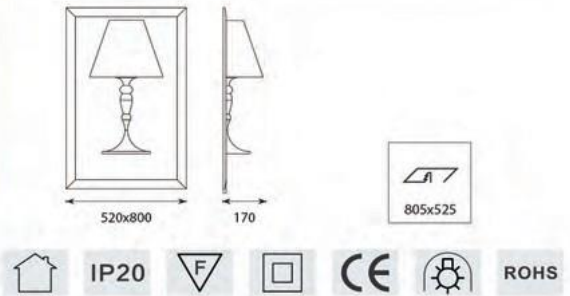

Products Code : W1-12012 / W1-3004 / W1-11020

Product Code : W1-12012