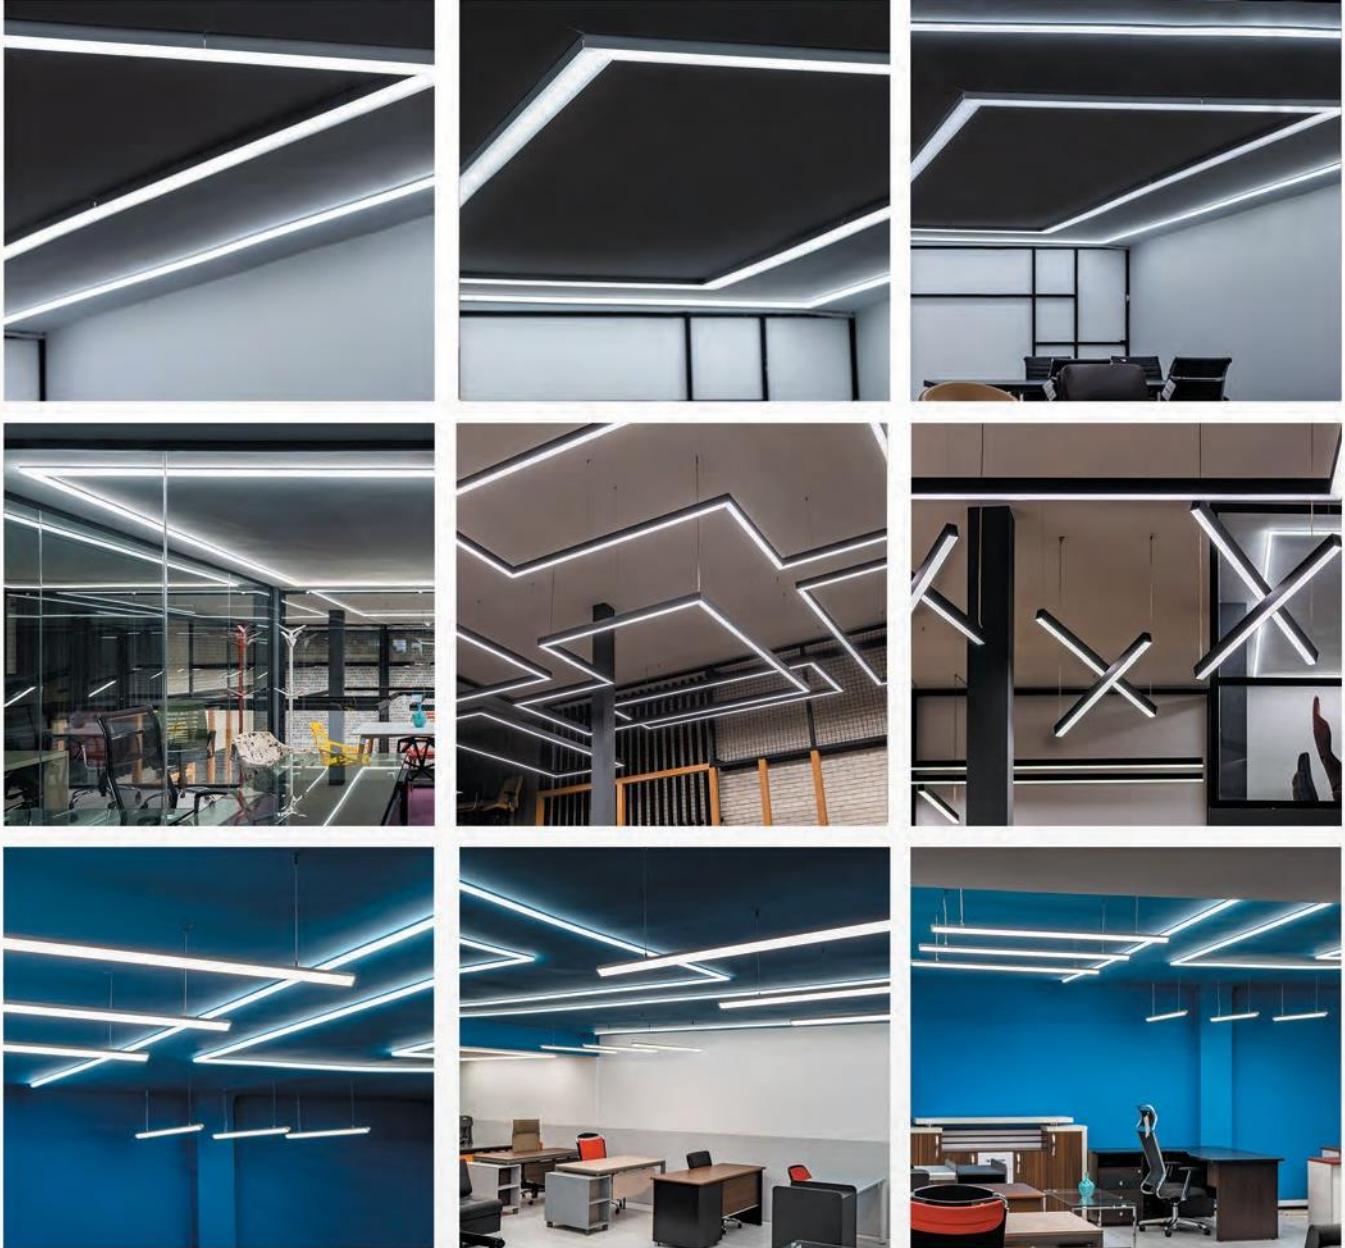

l i n e a r   l i g h t s