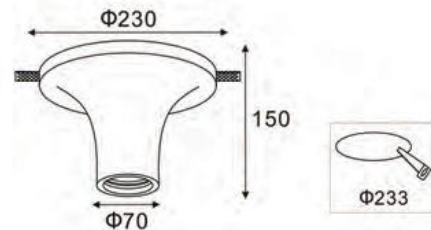

Products Code : C1-11011-R23 / C1-11011-R38 / C1-12012

Product Code : C1-11011-R23