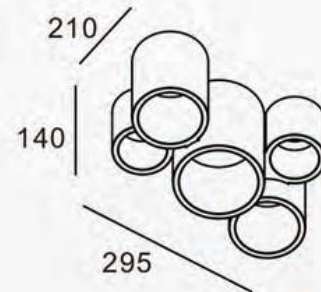

Product Code : C2-4016-5