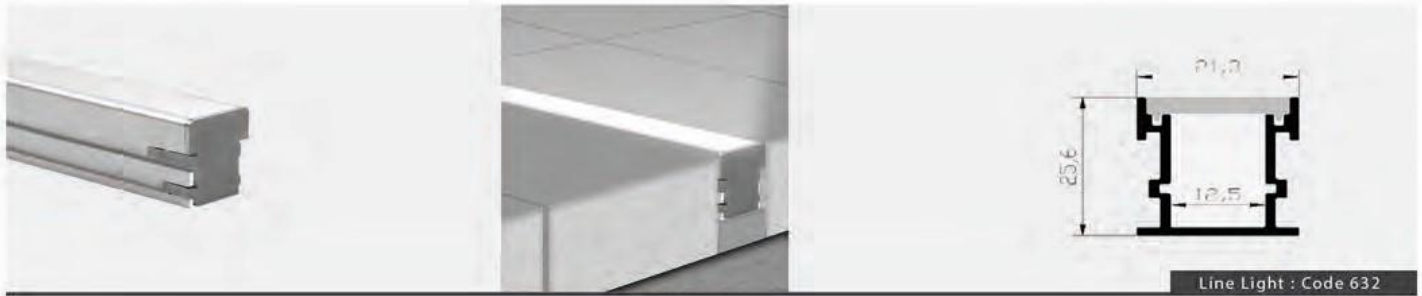

Product Code : Line Light Burried 632

Line Light : Code 632

Light Sources	Power		Luminous		CCT		CRI	
	Per Meter	Watt	Per Meter	Lumen	Color Temperature	Kalvin	Color Rendering Index	
Mid-Power	12		1200		4000		> 80	IP68

Standards / CE / RoHS / UL

Powered By :

Accessories	End Cap
Line Light Burried 632	

Profile Dimensions	Width	Height	Length
Line Light Burried 632	21 mm	26 mm	Per Order

Material / Profile: Anodized Aluminum / Diffuser : PMMA