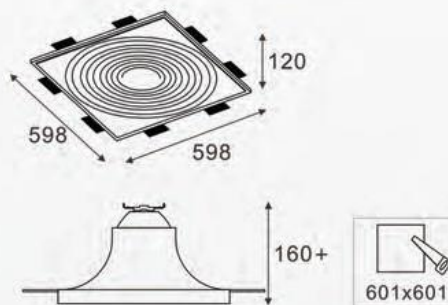

Product Code : C1-12012