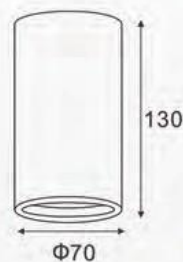

Product Code : C2-11015-R