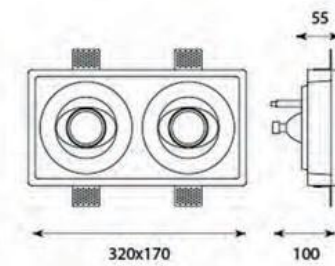

Product Code : C1-11030-2