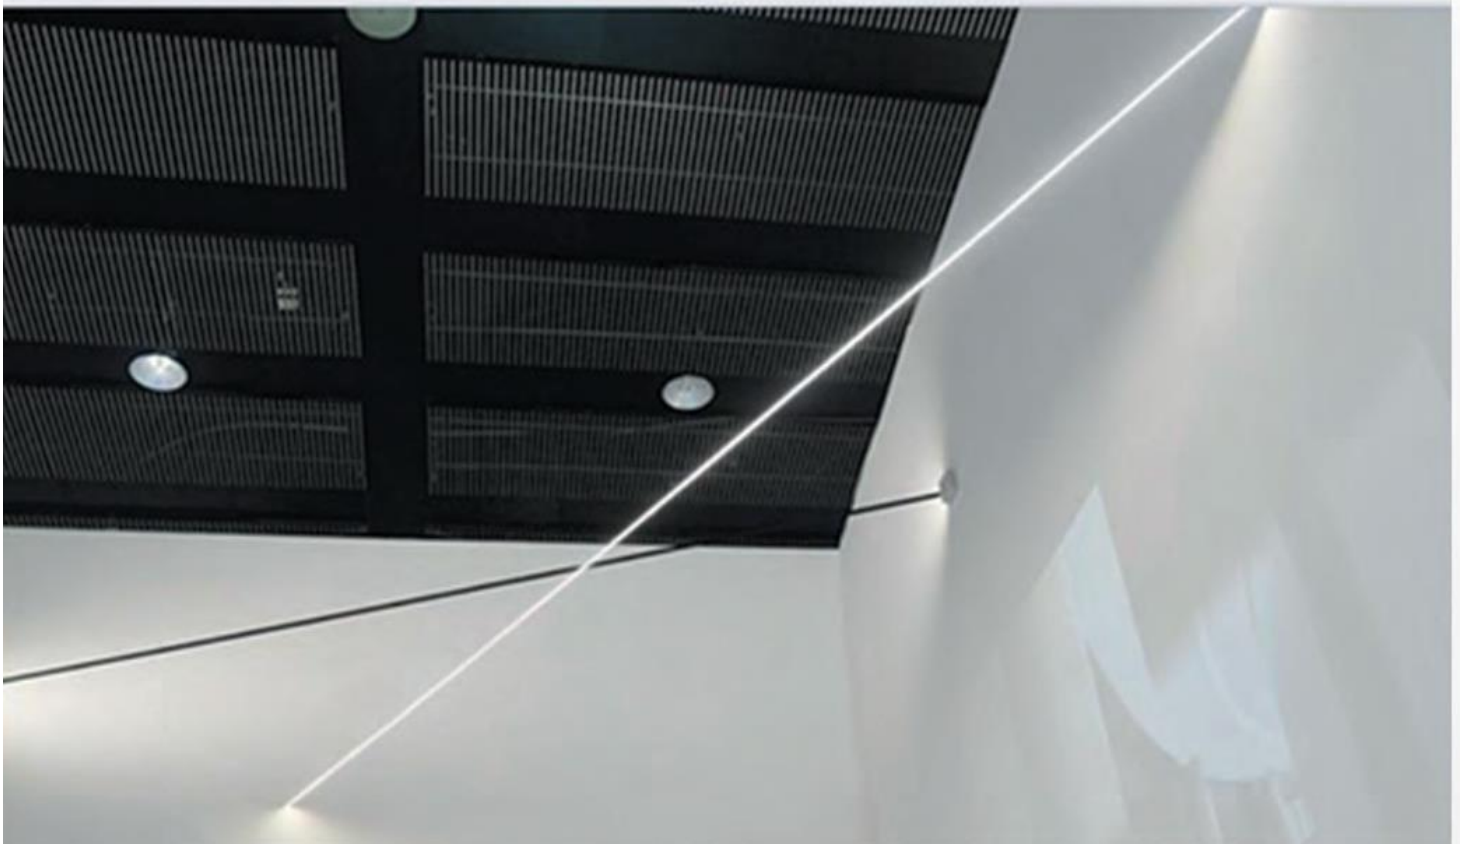

Power: 15 w/m

Color Temp: 3000k - 4000k

Luminous: 1500 lm/m

Length: 1m - 6m

CRI > 90

Invisible Frames

Wide range of plaster frames which become part of ceiling or walls to bring attention only into architecture