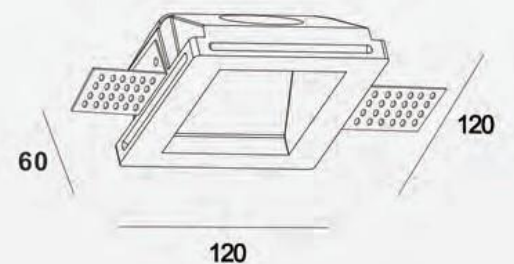

Product Code : C1-3002