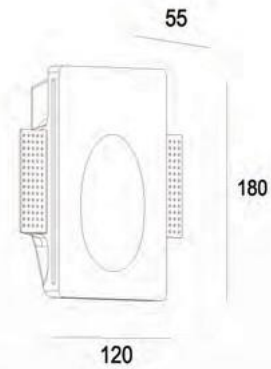

Product Code : W1-12012

Product Code : W1-3004

Product Code : W1-11020

Products Code : SPL - Flex Light

Product Code : SPL - TC

Color Temp: 3000k - 4000k

Length: 5 m

Power: 15 w/m