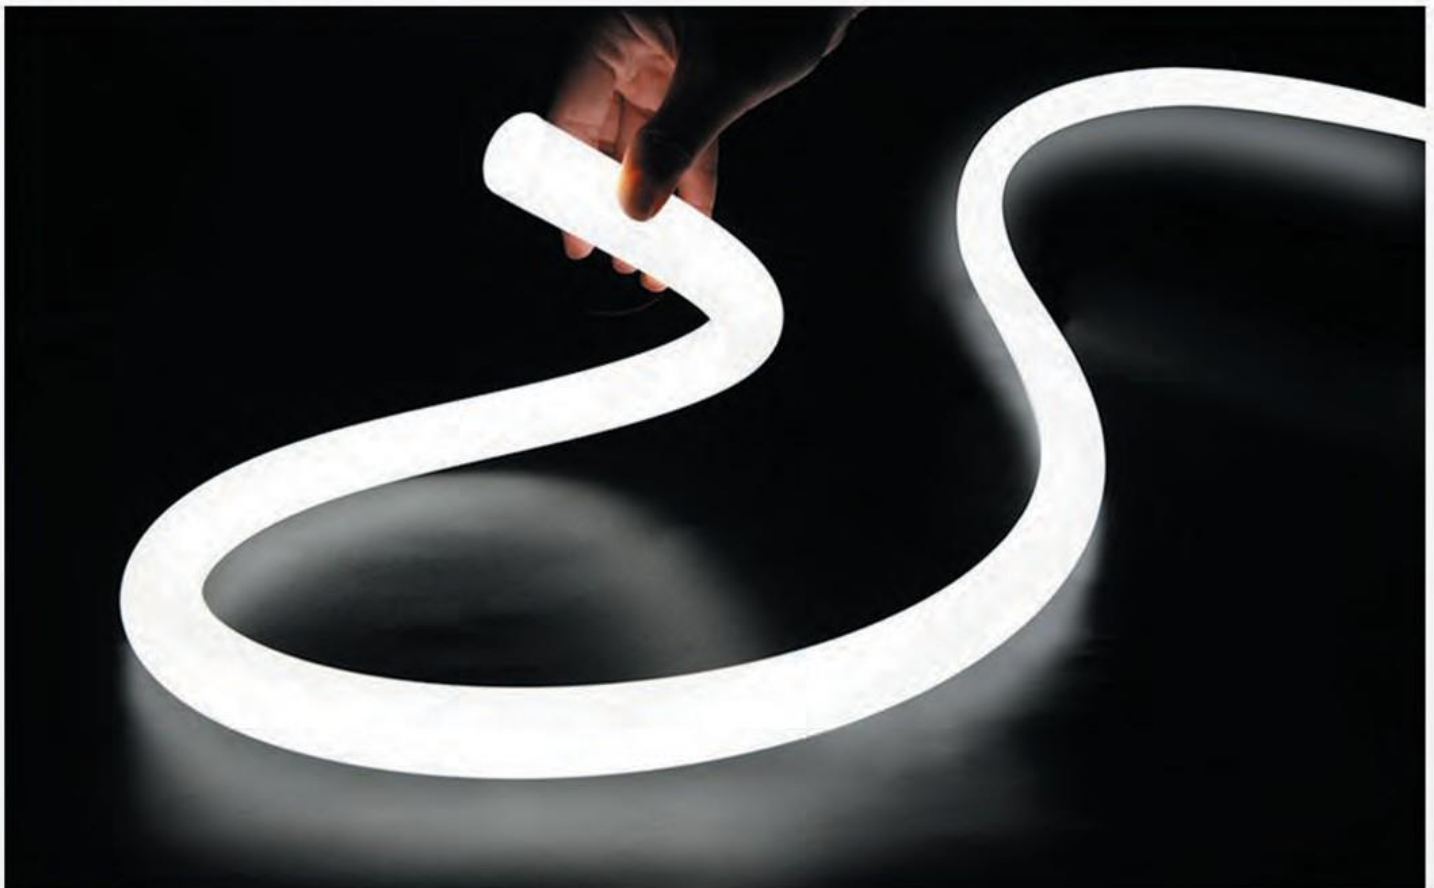

Product Code : SPL - Tube 360

Color Temp: 4000 k

Length: 5 m

Power: 18 w/m

Luminous: 1200 lm/m

CRI > 80

Products Code : SPL - Point To Point Line Light

Product Code : SPL - Point To Point Line Light