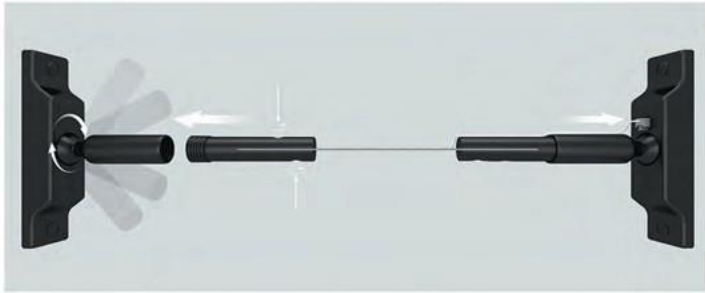

Product Code : SPL - Tube 360

Color Temp: 4000 k

Length: 5 m

Power: 18 w/m

Luminous: 1200 lm/m

CRI > 80

Products Code : SPL - Point To Point Line Light

Product Code : SPL - Point To Point Line Light