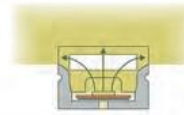

Color Temp: 3000k - 4000k - 6000k

Length: Customized

Power: 1.5 w/m

Luminous: 700 lm/m

CRI > 80