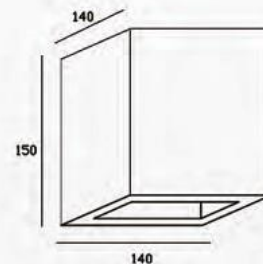

IP20 F $\text{\textcircled{=}}$ CE $\text{\textcircled{G}}$ ROHS