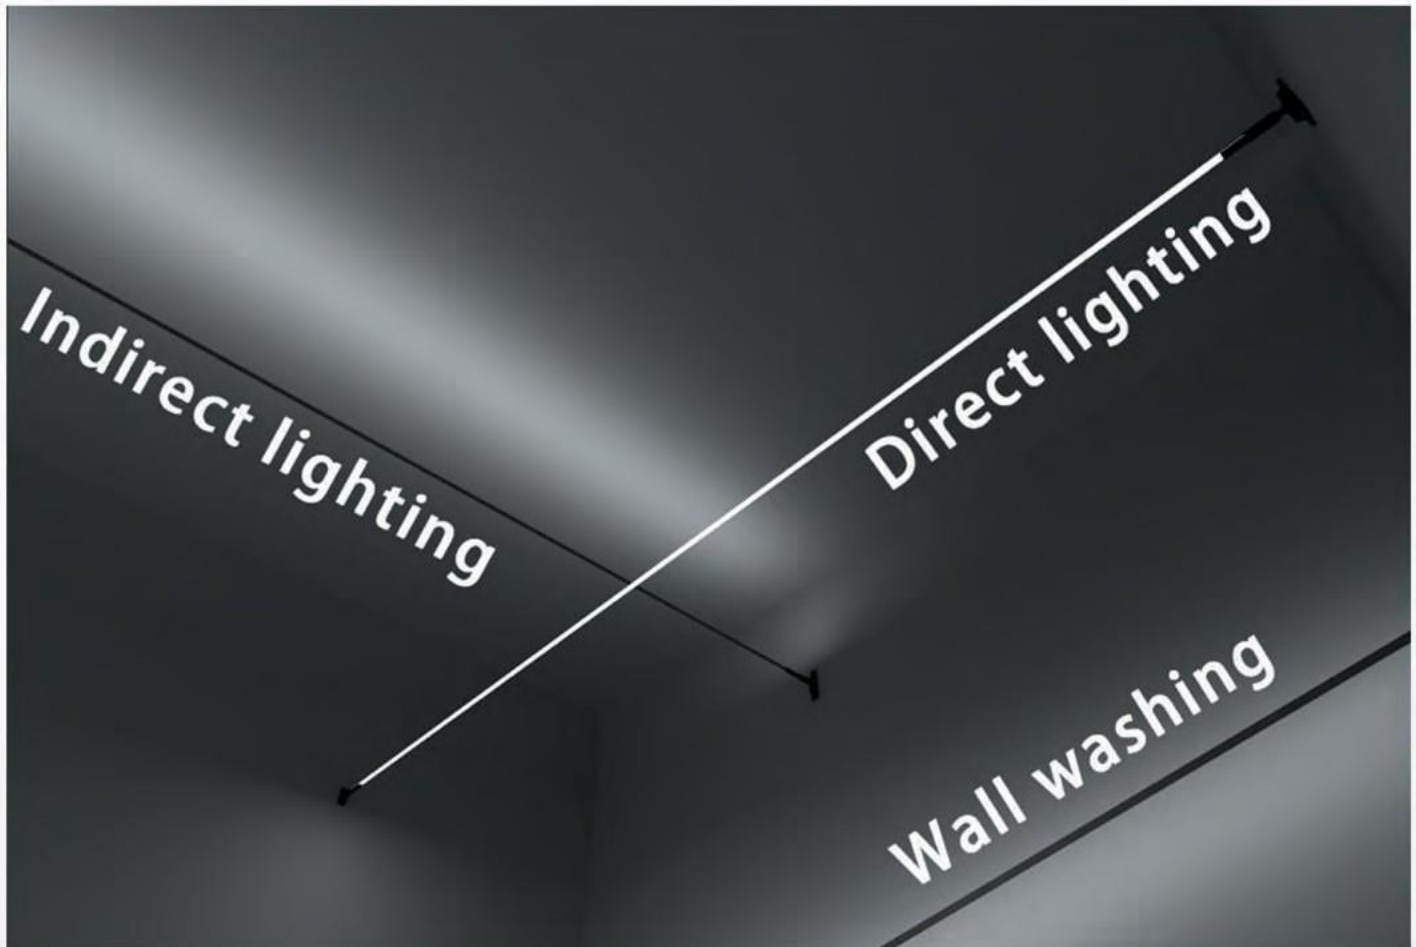

Products Code : SPL - Point To Point Line Light

Power: 15 w/m

Color Temp: 3000k - 4000k

Luminous: 1500 lm/m

Length: 1m - 6m

CRI > 90