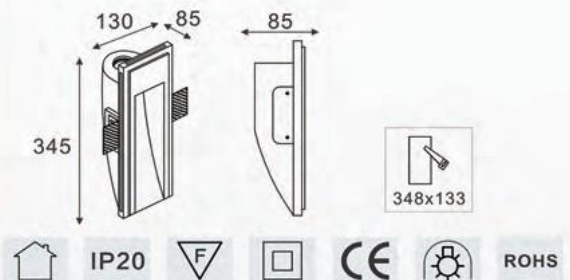

Product Code : W1-11020