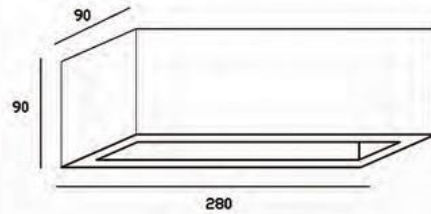

IP20 F $\text{\textcircled{=}}$ CE $\text{\textcircled{G}}$ ROHS