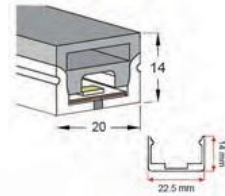

Color Temp: 3000k - 4000k - 6000k

Length: Customized

Power: 1.5 w/m

Luminous: 700 lm/m

CRI > 80