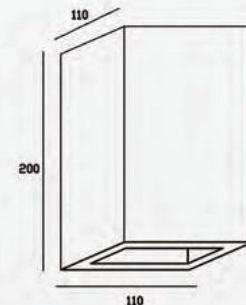

IP20 F $\text{\textcircled{=}}$ CE $\text{\textcircled{G}}$ ROHS

Product Code : W2-4033