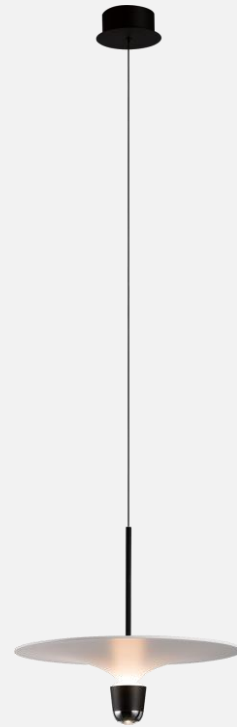

Code:	C223
Input Voltage	100-130V
Power(Watts)	10W
Lumen	1050lm
Color Temperature	3000K
CRI ≥	90
IP Level	20
Main Material	Aluminum
Body Color	Black + Nickel
Warranty	5 years
Guarantee	2 years