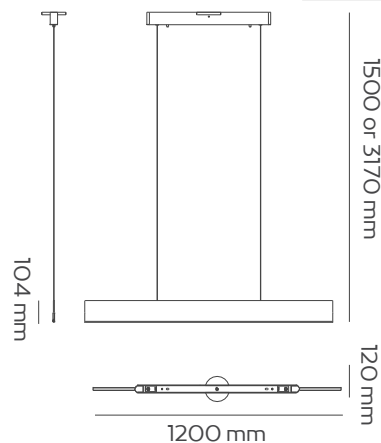

Code:	C77-1 (GLD) / C77-2 (WHT) / C77-3 (BLK)
Input Voltage	220-240V
Power(Watts)	26W
Lumen	2100lm
Color Temperature	3000K
CRI ≥	90
IP Level	20
Main Material	Aluminum
Body Color	BLK , WHT, GLD
Warranty	5 years
Guarantee	2 years