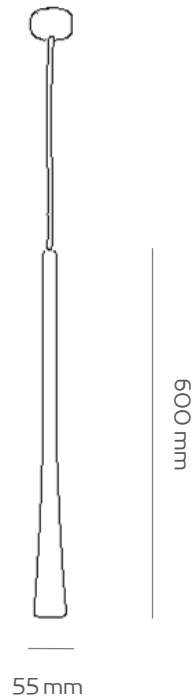

Code:	LC93
Input Voltage	220-240V
Power(Watts)	7W
Color Temperature	3000K
CRI $\geq$	90
IP Level	20
Main Material	Aluminum
Body Color	GLD
Warranty	5 years
Guarantee	2 years