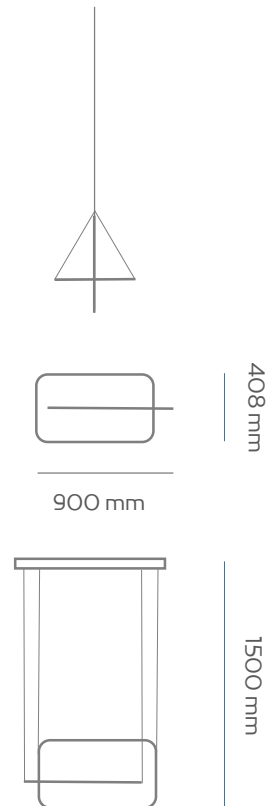

Power(Watts) 18.5W

Lumen 1890lm

Lamp holder Ceramic PCB

Light Source CREE CXB1512

Beam Angle 30°

Code: T131

Input Voltage DC48 350MA

Power(Watts) 10.2W

720 mm

1000 mm

Code:	C72-3
Input Voltage	180-240V
Power(Watts)	53W
Lumen	4250lm
Color Temperature	3000K
IP Level	20
Main Material	Aluminum
Body Color	BLK
Warranty	5 years
Guarantee	2 years

700 mm

1000 mm

Code:	C239
Input Voltage	220-240V
Power(Watts)	142W
Color Temperature	3000K
IP Level	20
Main Material	Aluminum
Body Color	BROWN
Warranty	5 years
Guarantee	2 years

850 mm

4000 mm

Code:	C240
Input Voltage	220-240V
Power(Watts)	87W
Lumen	8700lm
Color Temperature	3000K
CRI \geq	90
IP Level	20
Main Material	Aluminum
Body Color	BLK
Warranty	5 years
Guarantee	2 years

Code:	C241
Input Voltage	220-240V
Power(Watts)	65W
Lumen	6500lm
Color Temperature	3000K
CRI \geq	90
IP Level	20
Main Material	Aluminum
Body Color	BLK
Warranty	5 years
Guarantee	2 years

Code:	C242
Input Voltage	220-240V
Power(Watts)	70W
Lumen	7000lm
Color Temperature	3000K
CRI \geq	90
IP Level	20
Main Material	Aluminum
Body Color	BLK
Warranty	5 years
Guarantee	2 years

408 mm

850 mm

1500 mm