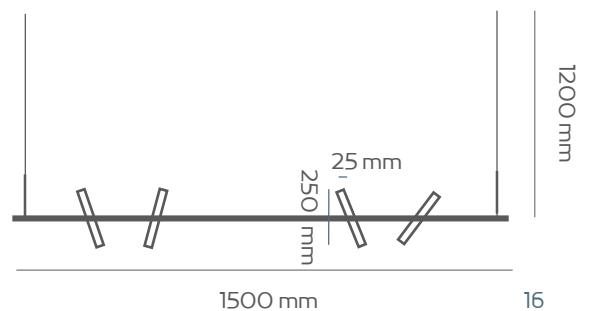

Code:	LC123 (WHT) / LC124 (BLK)
Input Voltage	220-240V
Power(Watts)	4x5.4 (22W)
Color Temperature	3000K
CRI ≥	90
IP Level	20
Main Material	Aluminum
Body Color	BLK / WHT
Warranty	5 years
Guarantee	2 years