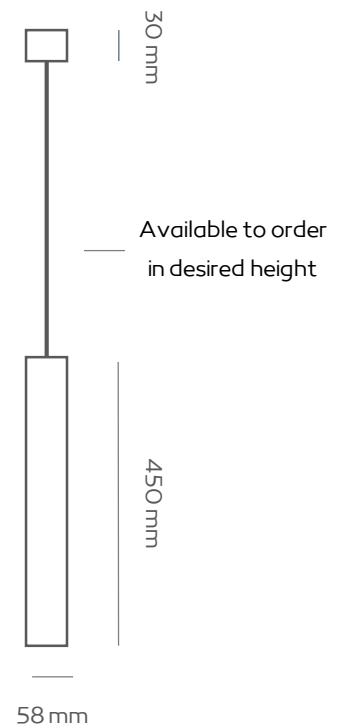

Code:	N1011
Input Voltage	220-240 60MA
Power(Watts)	6W
Lumen	600lm
Base	GU10
Color Temperature	3000K
Beam Angle	35°
CRI $\geq$	80
IP Level	20
Main Material	Aluminum
Body Color	BLK / WHT
Warranty	5 years
Guarantee	2 years