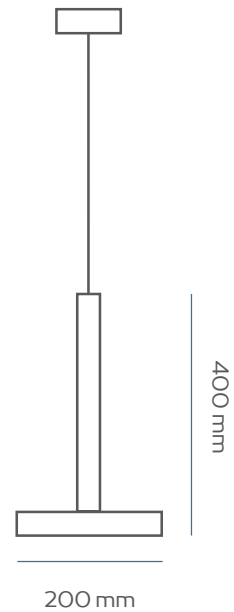

Code:	AG113 (WHT) / AG114 (BLK)
Input Voltage	220-240 50MA
Power(Watts)	15W
Lumen	1500lm
Color Temperature	4000K
IP Level	20
Main Material	Aluminum
Body Color	BLK / WHT
Warranty	5 years
Guarantee	2 years