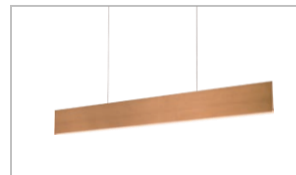

Code:	C77-1 (GLD) / C77-2 (WHT) / C77-3 (BLK)
Input Voltage	220-240V
Power(Watts)	26W
Lumen	2100lm
Color Temperature	3000K
CRI ≥	90
IP Level	20
Main Material	Aluminum
Body Color	BLK , WHT, GLD
Warranty	5 years
Guarantee	2 years

Gold