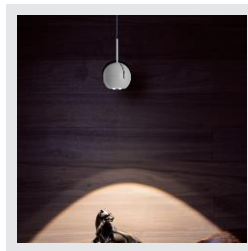

Code:	C256
Input Voltage	100V
Power(Watts)	6W
Lumen	600lm
Color Temperature	3000K
CRI ≥	90
IP Level	20
Main Material	Aluminum
Body Color	Light Gray
Warranty	5 years
Guarantee	2 years