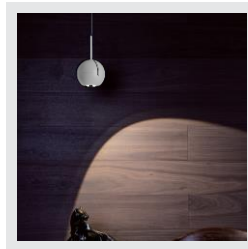

Code:	C256
Input Voltage	100V
Power(Watts)	6W
Lumen	600lm
Color Temperature	3000K
CRI ≥	90
IP Level	20
Main Material	Aluminum
Body Color	Light Gray
Warranty	5 years
Guarantee	2 years