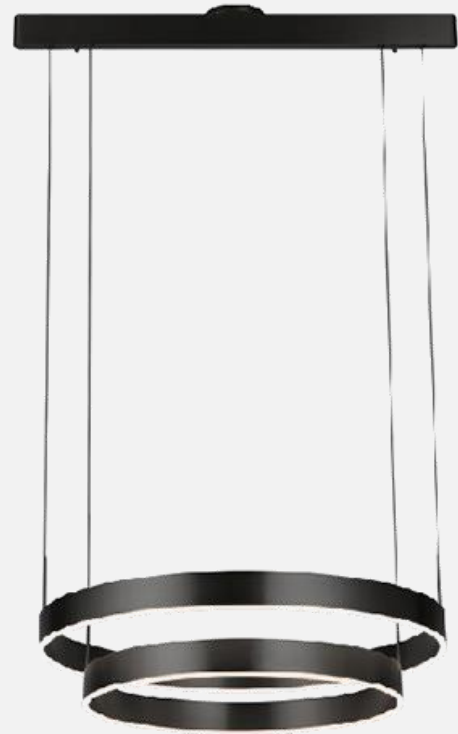

Code:	C72-3
Input Voltage	180-240V
Power(Watts)	53W
Lumen	4250lm
Color Temperature	3000K
IP Level	20
Main Material	Aluminum
Body Color	BLK
Warranty	5 years
Guarantee	2 years

700 mm