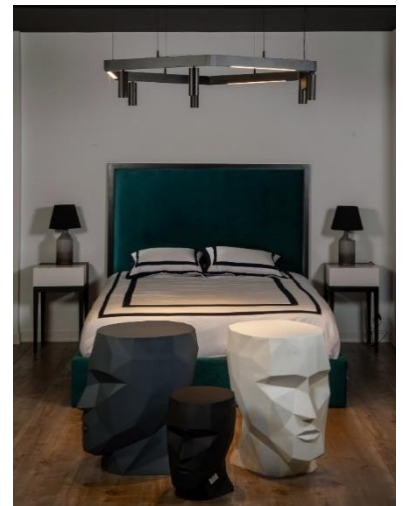

Code: T14

Included: 6xT130 + 3xT131 + 6x 600 mm Track + 6x 120° connector

Code: T130

Input Voltage DC48 500MA

Power(Watts) 18.5W

Lumen 1890lm

Lamp holder Ceramic PCB

Light Source CREE CXB1512

Beam Angle 30°

Code: T131

Input Voltage DC48 350MA

Power(Watts) 10.2W

Lumen 783lm

Lamp holder Aluminum PCB

Light Source Bridgelux 2835

Beam Angle 110°

Color Temperature 3000K

CRI ≥ 90

IP Level 20

Main Material Aluminum

Body Color BLK , WHT

Warranty 5 years

Guarantee 2 years

Installation Type Pendant , Ceiling Surface