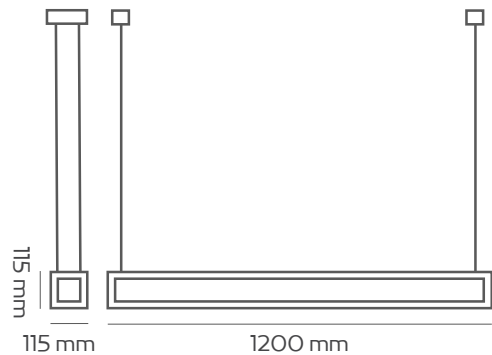

Code:	LC144 (WHT) / LC145 (BLK)
Input Voltage	220-240V
Power(Watts)	57W
Color Temperature	3000K
CRI $\geq$	90
IP Level	20
Main Material	Aluminum
Body Color	BLK , WHT
Warranty	5 years
Guarantee	2 years

White