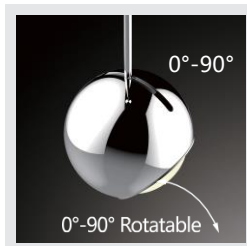

Code:	C224
Input Voltage	100-130V
Power(Watts)	7W
Lumen	700lm
Color Temperature	3000K
CRI ≥	90
IP Level	20
Main Material	Aluminum
Body Color	Chrome
Warranty	5 years
Guarantee	2 years