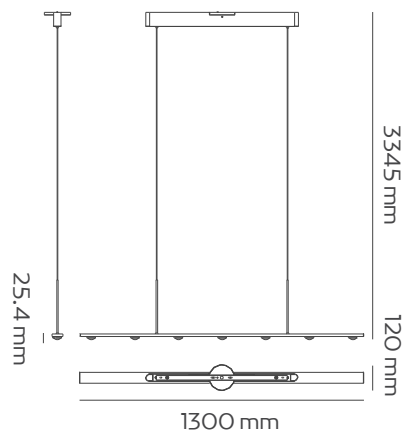

Code:	C217 (BLK) / C217-1 (GLD)
Input Voltage	100-130V
Power(Watts)	19W
Lumen	1470lm
Color Temperature	3000K
CRI $\geq$	90
IP Level	20
Main Material	Aluminum
Body Color	BLK , GLD
Warranty	5 years
Guarantee	2 years