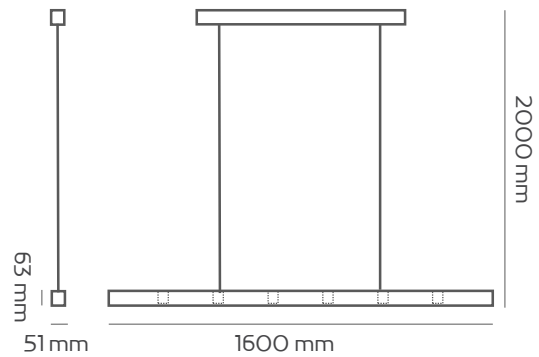

Code:	LC121 (WHT) / LC122 (BLK)
Input Voltage	220-240V
Power(Watts)	6x4.5W (27W)
Color Temperature	3000K
CRI $\geq$	90
IP Level	20
Main Material	Aluminum
Body Color	BLK , WHT
Warranty	5 years
Guarantee	2 years

White