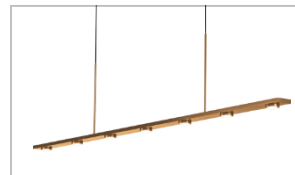

White

Black

Code:	Cable Pendant Light
Base	G9
Included	Rosette & Cable Holder
IP Level	20
Main Material	Aluminum
Lamp Shade	Glass
Body Color	BLK
Warranty	5 years
Guarantee	2 years

Code:	C217 (BLK) / C217-1 (GLD)
Input Voltage	100-130V
Power(Watts)	19W
Lumen	1470lm
Color Temperature	3000K
CRI \geq	90
IP Level	20
Main Material	Aluminum
Body Color	BLK , GLD
Warranty	5 years
Guarantee	2 years