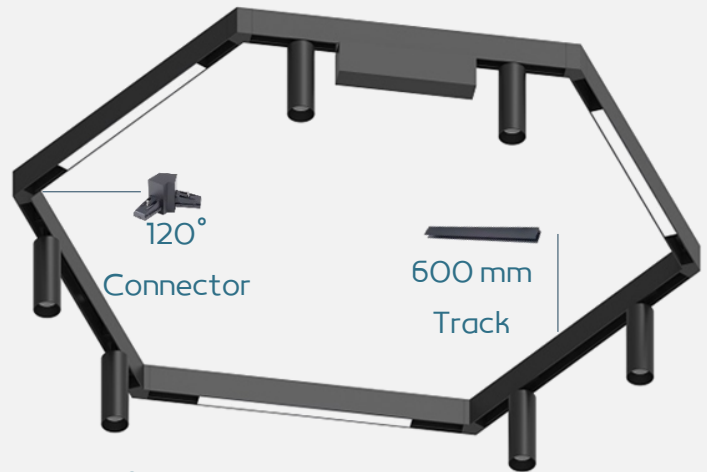

Code: T14

Included: 6xT130 + 3xT131 + 6x 600 mm Track + 6x 120° connector

Code: T130

Input Voltage DC48 500MA

Power(Watts) 18.5W

Lumen 1890lm

Lamp holder Ceramic PCB

Light Source CREE CXB1512

Beam Angle 30°

Code: T131

Input Voltage DC48 350MA

Power(Watts) 10.2W

Lumen 783lm

Lamp holder Aluminum PCB

Light Source Bridgelux 2835

Beam Angle 110°

Color Temperature 3000K

CRI ≥ 90

IP Level 20

Main Material Aluminum

Body Color BLK , WHT

Warranty 5 years

Guarantee 2 years

Installation Type Pendant , Ceiling Surface