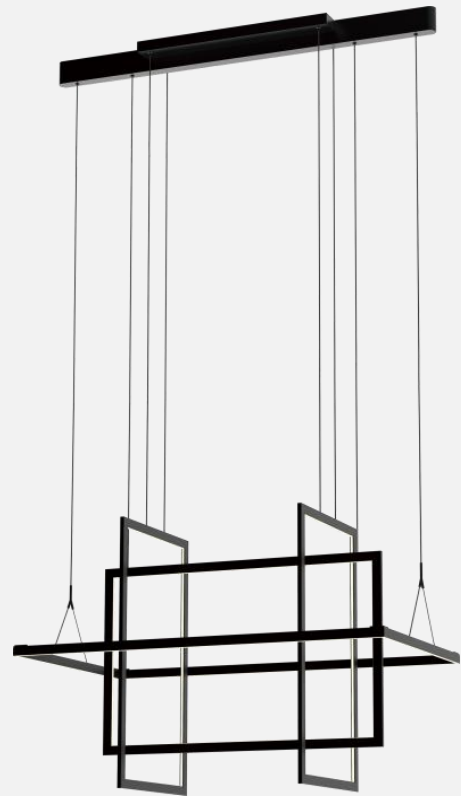

Code:	C232
Input Voltage	220-240V
Power(Watts)	90W
Lumen	8400lm
Color Temperature	3000K
CRI $\geq$	90
IP Level	44
Main Material	Aluminum
Body Color	BLK
Warranty	5 years
Guarantee	2 years