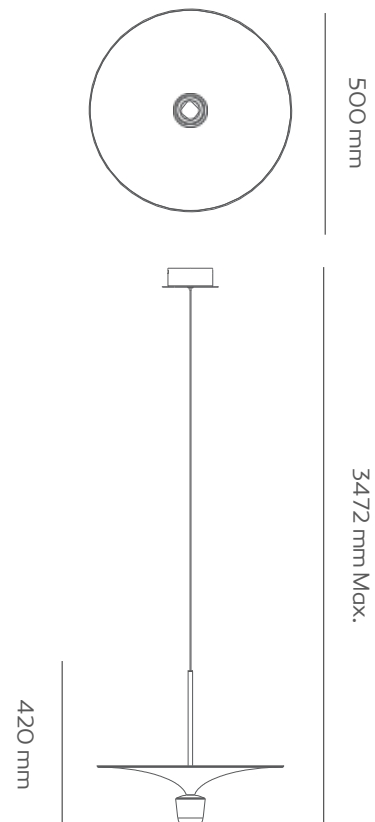

Code:	C223
Input Voltage	100-130V
Power(Watts)	10W
Lumen	1050lm
Color Temperature	3000K
CRI ≥	90
IP Level	20
Main Material	Aluminum
Body Color	Black + Nickel
Warranty	5 years
Guarantee	2 years