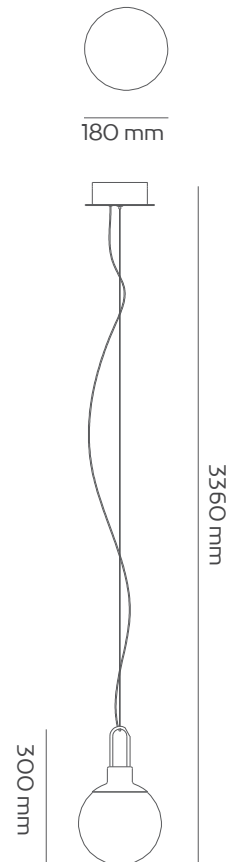

Code:	C225
Input Voltage	220-240V
Power(Watts)	12W
Lumen	1440lm
Color Temperature	3000K
CRI ≥	90
IP Level	20
Lamp Shade	Crackle Glass
Main Material	Aluminum, Steel, Glass
Body Color	Dark Gray
Warranty	5 years
Guarantee	2 years