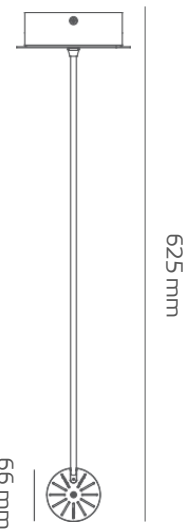

Code:	C211
Input Voltage	100-130V
Power(Watts)	5W
Lumen	420lm
Color Temperature	3000K
CRI ≥	90
IP Level	20
Main Material	Aluminum
Body Color	BLK
Warranty	5 years
Guarantee	2 years