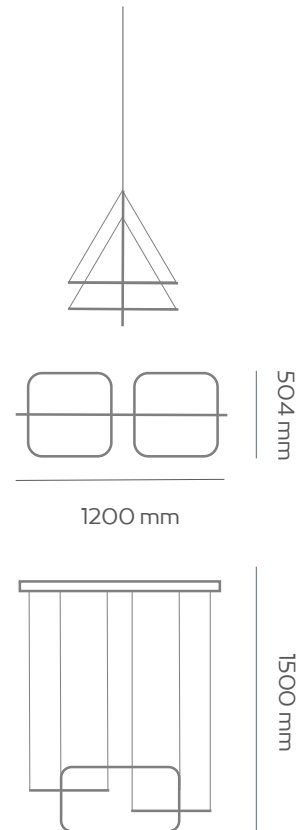

Code:	C240
Input Voltage	220-240V
Power(Watts)	87W
Lumen	8700lm
Color Temperature	3000K
CRI $\geq$	90
IP Level	20
Main Material	Aluminum
Body Color	BLK
Warranty	5 years
Guarantee	2 years