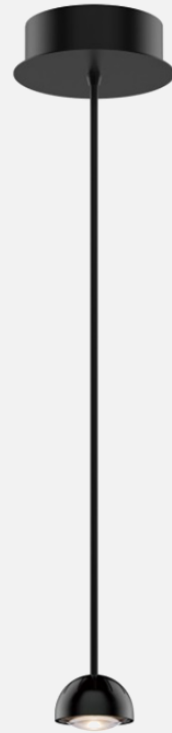

Code:	C211
Input Voltage	100-130V
Power(Watts)	5W
Lumen	420lm
Color Temperature	3000K
CRI ≥	90
IP Level	20
Main Material	Aluminum
Body Color	BLK
Warranty	5 years
Guarantee	2 years