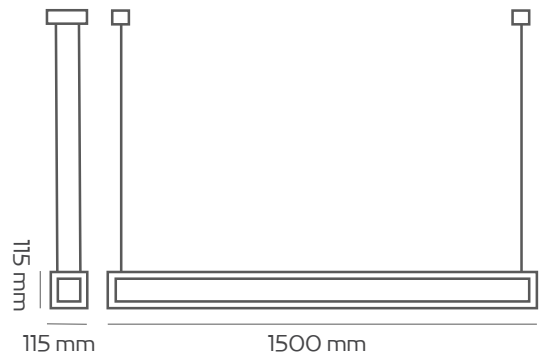

Code:	LC146 (WHT) / LC147 (BLK)
Input Voltage	220-240V
Power(Watts)	75W
Color Temperature	3000K
CRI $\geq$	90
IP Level	20
Main Material	Aluminum
Body Color	BLK , WHT
Warranty	5 years
Guarantee	2 years

White