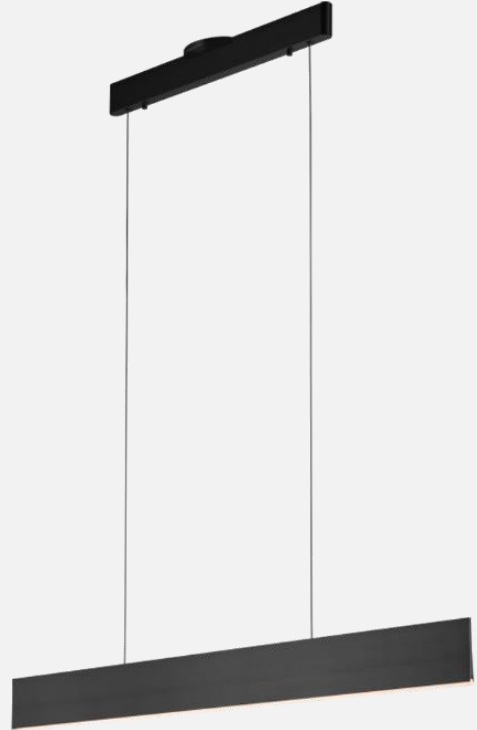

Code:	C77-1 (GLD) / C77-2 (WHT) / C77-3 (BLK)
Input Voltage	220-240V
Power(Watts)	26W
Lumen	2100lm
Color Temperature	3000K
CRI ≥	90
IP Level	20
Main Material	Aluminum
Body Color	BLK , WHT, GLD
Warranty	5 years
Guarantee	2 years

Gold