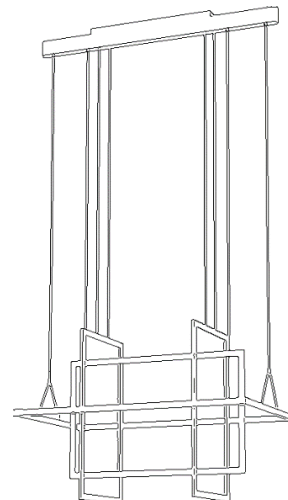

1100 mm

600 mm