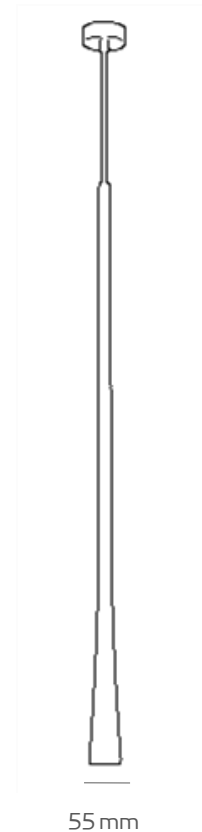

Code:	LC94
Input Voltage	220-240V
Power(Watts)	7W
Color Temperature	3000K
CRI $\geq$	90
IP Level	20
Main Material	Aluminum
Body Color	BLK
Warranty	5 years
Guarantee	2 years