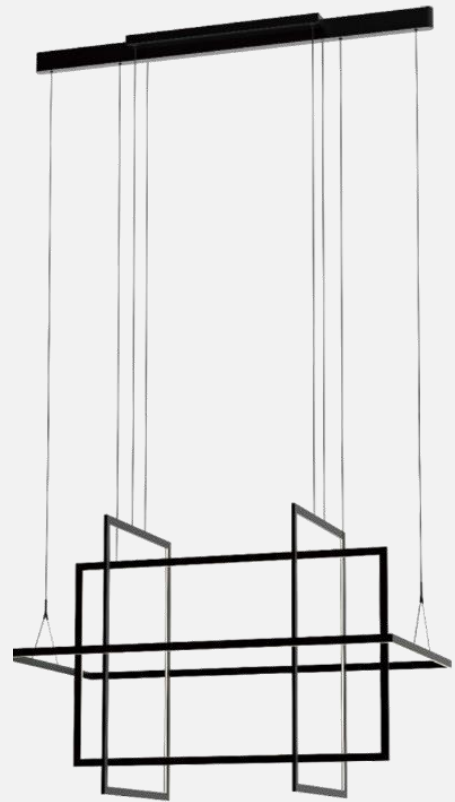

Code:	C233
Input Voltage	220-240V
Power(Watts)	99W
Lumen	9030lm
Color Temperature	3000K
CRI $\geq$	90
IP Level	44
Main Material	Aluminum
Body Color	BLK
Warranty	5 years
Guarantee	2 years