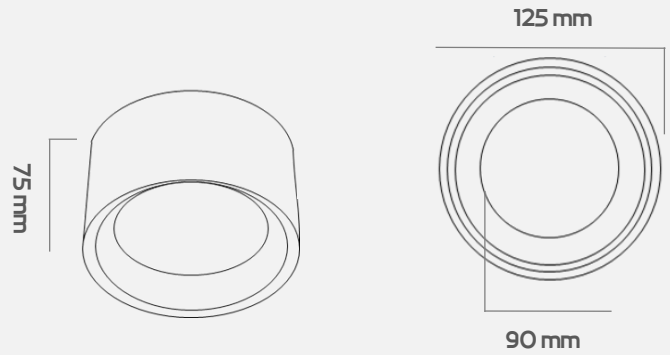

Code:	N1007
Input Voltage	230V
Power(Watts)	//W
Lumen	//lm
Lamp Holder	Aluminum PCB
Light Source	TD Lighting
Beam Angle	//°
Color Temperature	3000K . 4000K
CRI ≥	80
IP Level	20
Main Material	Aluminum
Body Color	BLK / WHT
Dimmable	Optional
Warranty	5 years
Guarantee	2 years