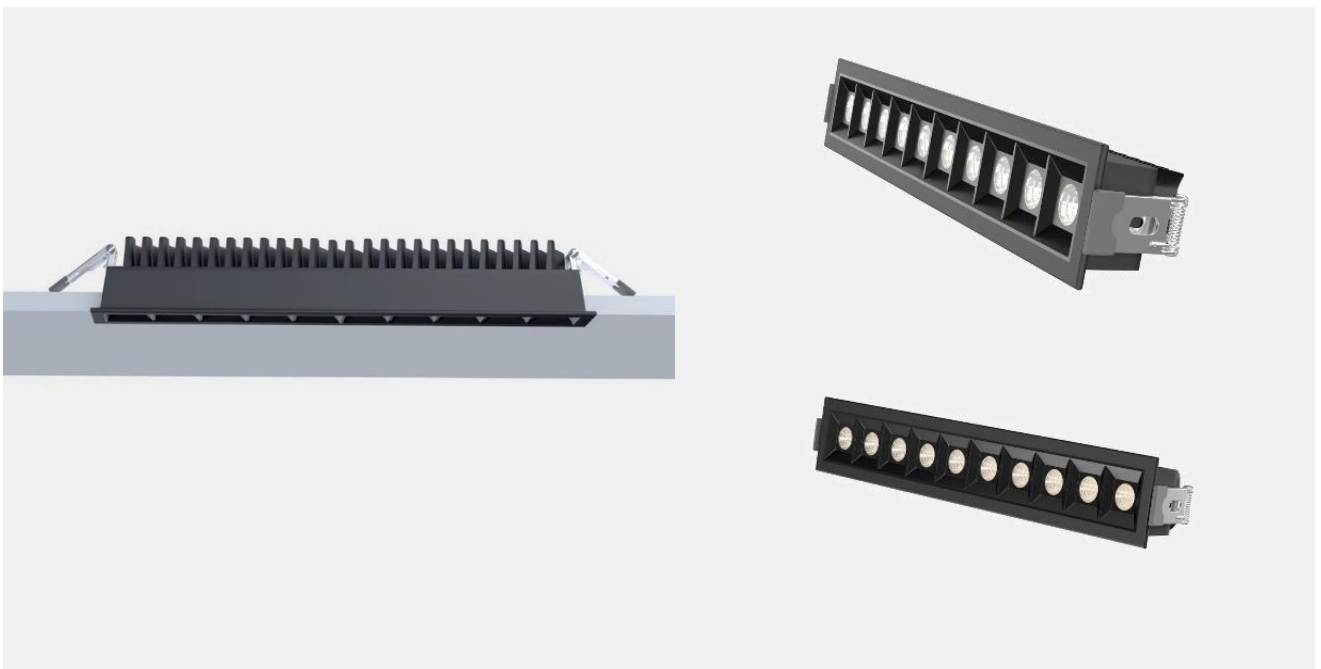

Code:	N1017
Cut Out	40x275 mm
Input Voltage	190-265 120MA
Power(Watts)	10x2.5W (21.4W)
Lumen	1935m . 1925lm
Lamp Holder	Aluminum
Light Source	Nichia Chips
Beam Angle	40°
Color Temperature	3000K . 4000K
CRI ≥	95
IP Level	44
Main Material	Aluminum
Body Color	BLK / WHT
Dimmable	Optional
Warranty	5 years
Guarantee	2 years