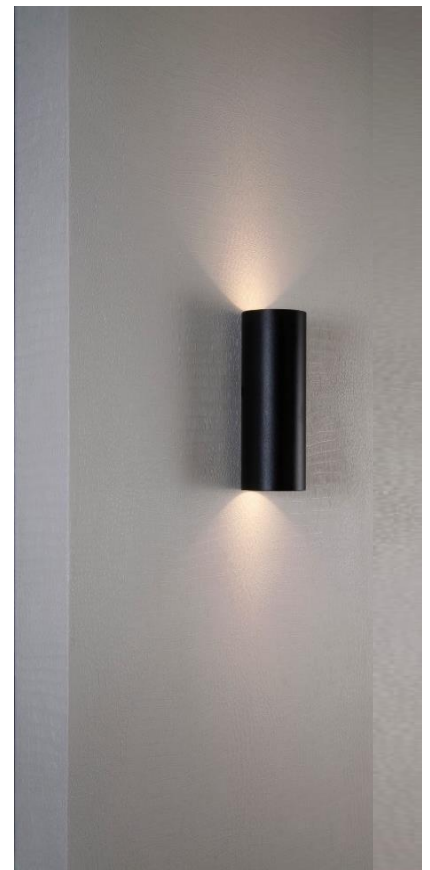

Code:	N1014
Base	GU10
Power(Watts)	2X6W (12W)
Lumen	2x600lm
Lamp Holder	Ceramic
Light Source	San'an
Beam Angle	35°
Color Temperature	3000K
CRI $\geq$	80
IP Level	20
Main Material	Aluminum. Plastic
Reflector Color	BLK / WHT
Body Color	BLK / WHT