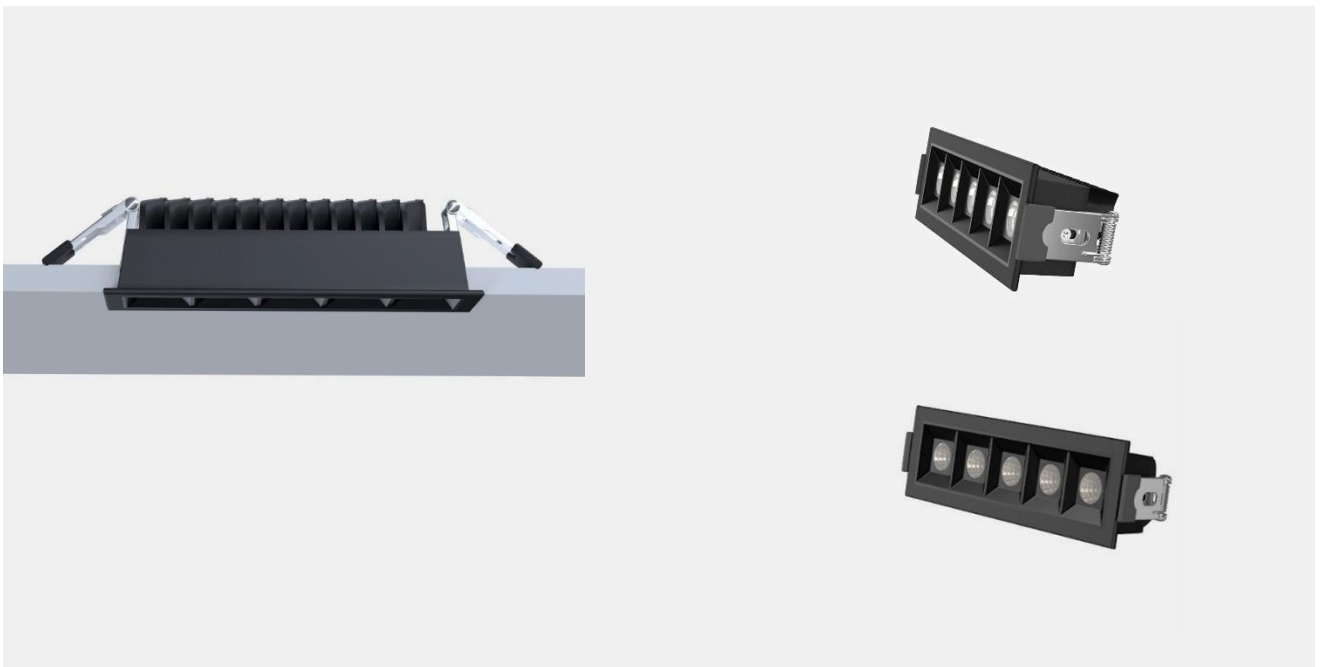

Code:	N1016
Cut Out	40x140 mm
Input Voltage	190-265 120MA
Power(Watts)	5x2.5W (11.7W)
Lumen	1016lm , 1010lm
Lamp Holder	Aluminum
Light Source	Nichia Chips
Beam Angle	40°
Color Temperature	3000K , 4000K
CRI ≥	95
IP Level	44
Main Material	Aluminum
Body Color	BLK / WHT
Dimmable	Optional
Warranty	5 years
Guarantee	2 years