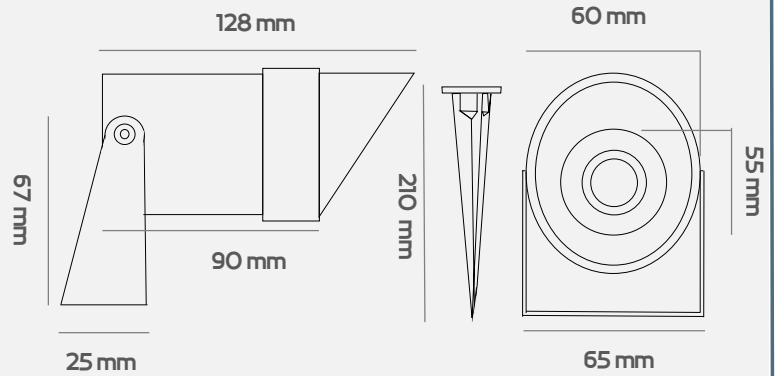

Code:	N1010
Base	GU10
Power(Watts)	6W
Lumen	600lm
Lamp Holder	Ceramic
Light Source	San'an
Beam Angle	35°
Color Temperature	3000K
CRI $\geq$	80
IP Level	65
Main Material	Aluminum
Body Color	BLK
Warranty	5 years
Guarantee	2 years