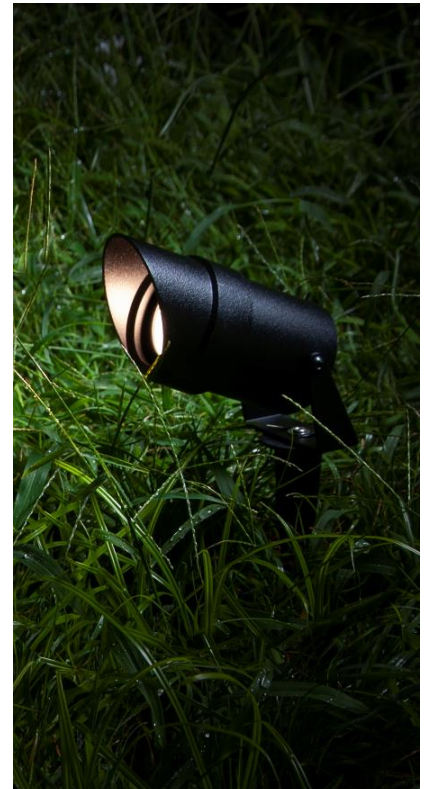

Code:	N1010
Base	GU10
Power(Watts)	6W
Lumen	600lm
Lamp Holder	Ceramic
Light Source	San'an
Beam Angle	35°
Color Temperature	3000K
CRI $\geq$	80
IP Level	65
Main Material	Aluminum
Body Color	BLK
Warranty	5 years
Guarantee	2 years