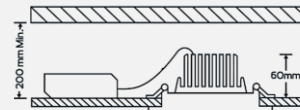

Code:	N1017
Cut Out	40x275 mm
Input Voltage	190-265 120MA
Power(Watts)	10x2.5W (21.4W)
Lumen	1935m . 1925lm
Lamp Holder	Aluminum
Light Source	Nichia Chips
Beam Angle	40°
Color Temperature	3000K . 4000K
CRI ≥	95
IP Level	44
Main Material	Aluminum
Body Color	BLK / WHT
Dimmable	Optional
Warranty	5 years
Guarantee	2 years