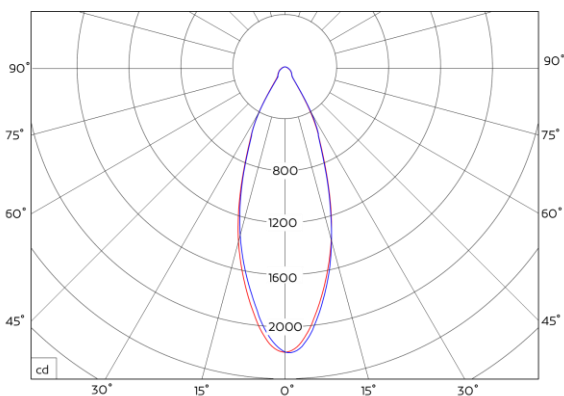

Code:	N1001-COB
Cut Out	70 mm
Input Voltage	230V
Power(Watts)	13.6W
Lumen	1105.8lm
Lamp Holder	Poly Carbonate
Light Source	COB Philips - 1203
Beam Angle	6 °, 38°, 54°, 90°(w Diffuser)
Color Temperature	3000K , 4000K
CRI ≥	90
IP Level	20
Main Material	Aluminum
Body Color	BLK / WHT / GRY
Warranty	5 years
Guarantee	2 years

— CO,0-C180,0 — C90,0-C270,0