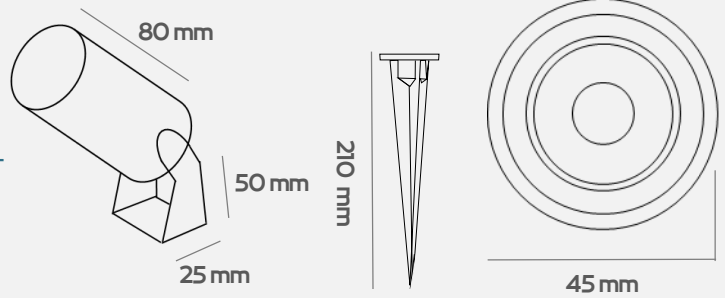

Code: N1015

Input Voltage //

Power(Watts) 5W

Lumen 650lm

Lamp Holder //

Light Source CREE

Beam Angle 7°

Color Temperature 3000K

CRI ≥ 90

IP Level 65

Main Material Aluminum

Body Color BLK / WHT

Warranty 5 years

Guarantee 2 years