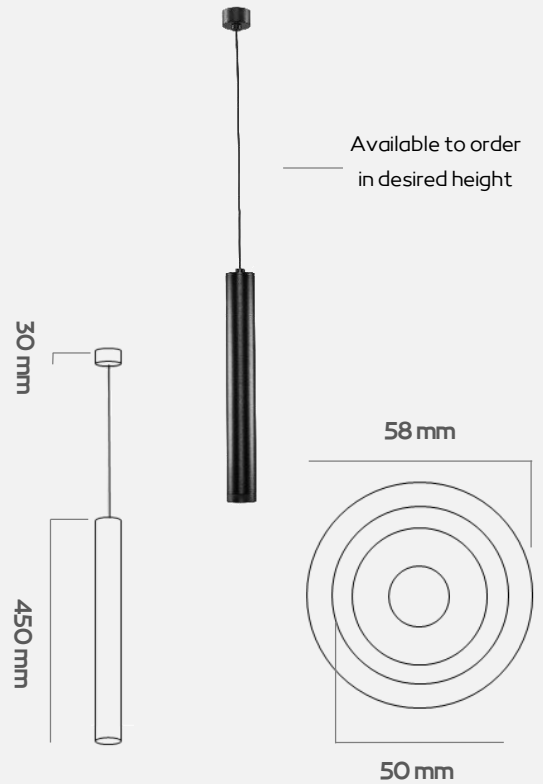

Code:	N1011
Base	GU10
Power(Watts)	6W
Lumen	600lm
Lamp Holder	Ceramic
Light Source	San'an
Beam Angle	35°
Color Temperature	3000K
CRI $\geq$	80
IP Level	20
Main Material	Aluminum
Body Color	BLK / WHT