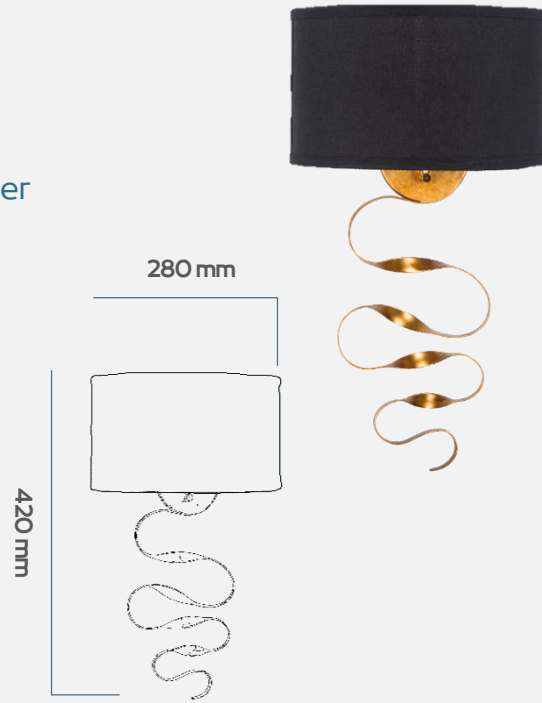

Code:	N2007
Base	1xE14
Main Material	Iron
Shade Material	Fabric
Body Color	GLD
Shade Color	Free to Order
IP Level	20