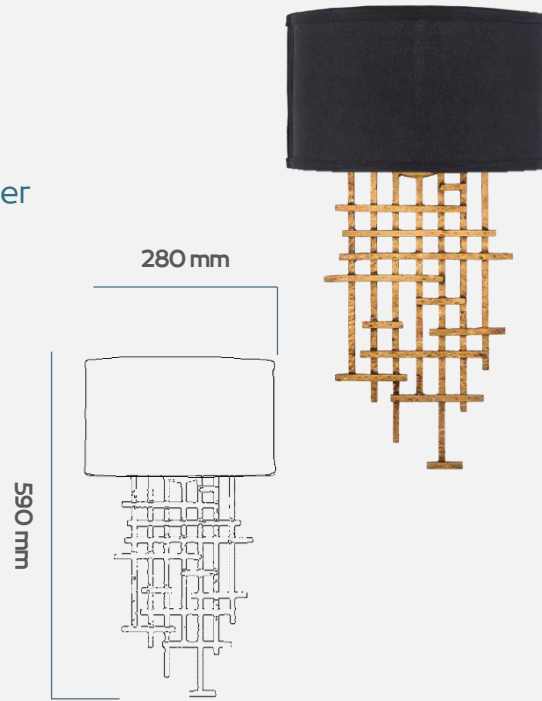

Code:	N2004
Base	1xE14
Main Material	Iron
Shade Material	Fabric
Body Color	GLD
Shade Color	Free to Order
IP Level	20