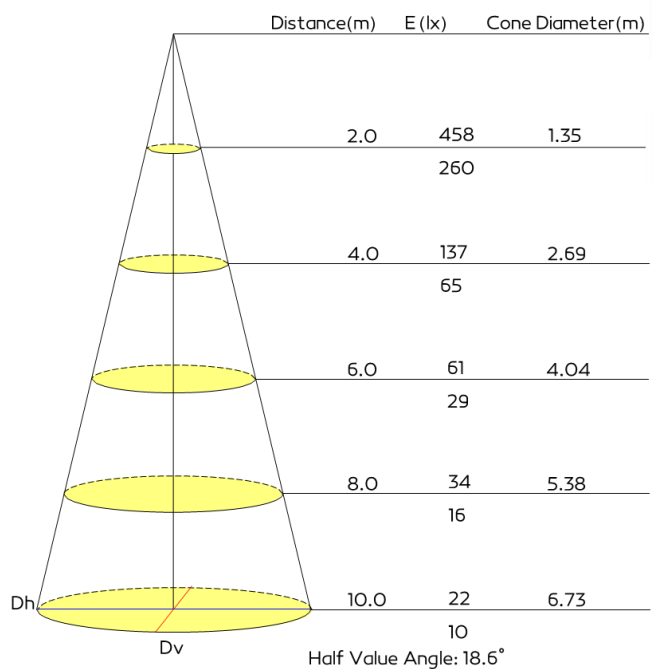

Code:	N1001-COB
Cut Out	70 mm
Input Voltage	230V
Power(Watts)	13.6W
Lumen	1105.8lm
Lamp Holder	Poly Carbonate
Light Source	COB Philips - 1203
Beam Angle	6 °, 38°, 54°, 90°(w Diffuser)
Color Temperature	3000K , 4000K
CRI ≥	90
IP Level	20
Main Material	Aluminum
Body Color	BLK / WHT / GRY
Warranty	5 years
Guarantee	2 years