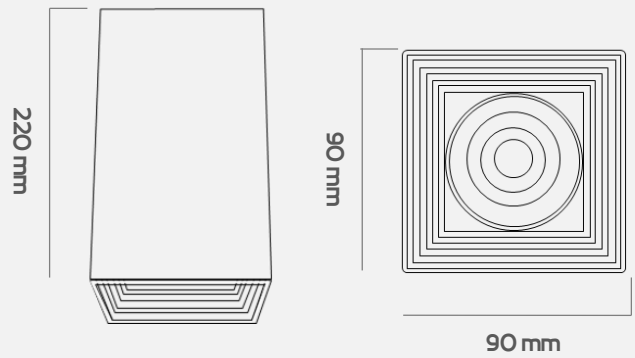

Code:	N1008
Base	GU10
Power(Watts)	2X6W (12W)
Lumen	2x600lm
Lamp Holder	Ceramic
Light Source	San'an
Beam Angle	35°
Color Temperature	3000K
CRI $\geq$	80
IP Level	20
Main Material	Aluminum
Reflector Color	BLK / WHT
Body Color	BLK / WHT