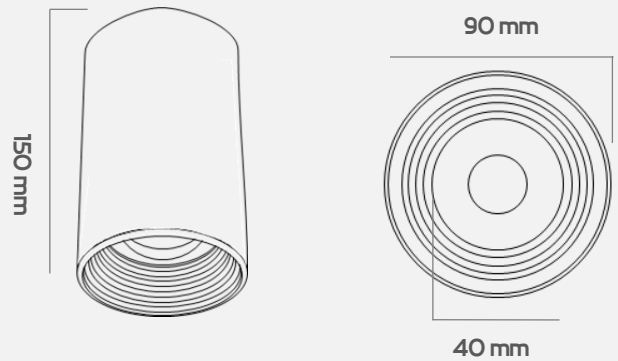

Code:	N1012-150
Base	GU10
Power(Watts)	6W
Lumen	600lm
Lamp Holder	Ceramic
Light Source	San'an
Beam Angle	35°
Color Temperature	3000K
CRI $\geq$	80
IP Level	20
Main Material	Aluminum
Reflector Color	BLK / WHT
Body Color	BLK / WHT