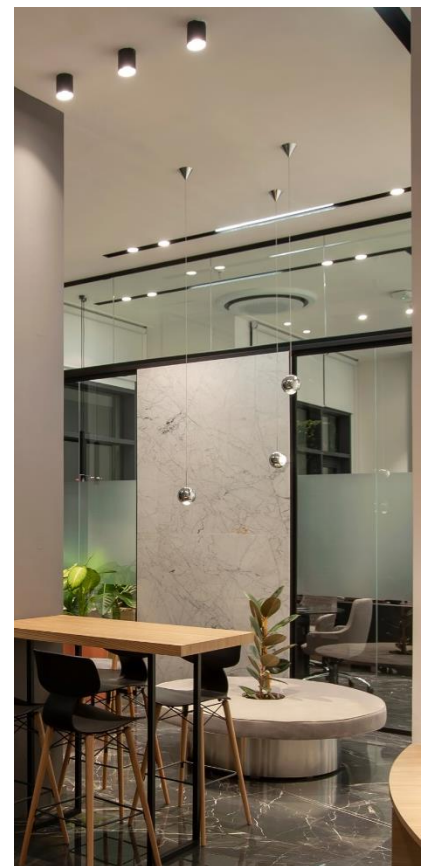

Code:	N1012-150
Base	GU10
Power(Watts)	6W
Lumen	600lm
Lamp Holder	Ceramic
Light Source	San'an
Beam Angle	35°
Color Temperature	3000K
CRI $\geq$	80
IP Level	20
Main Material	Aluminum
Reflector Color	BLK / WHT
Body Color	BLK / WHT