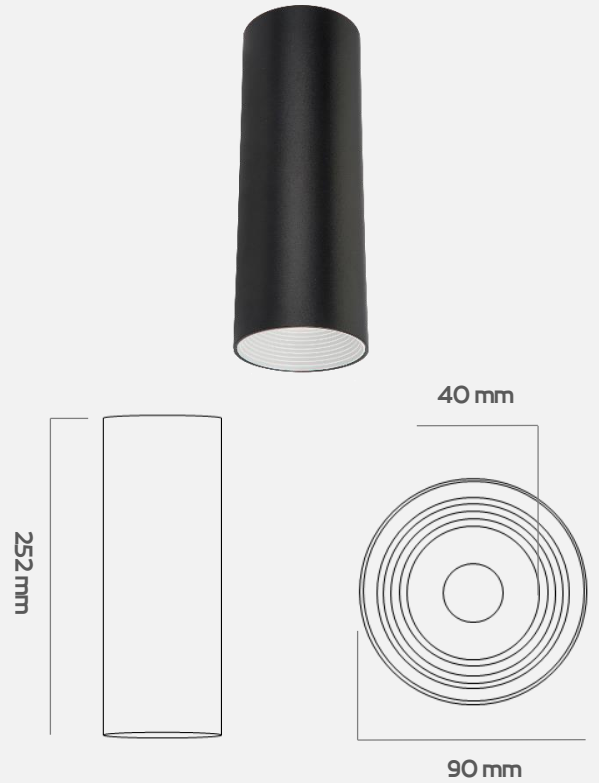

Code:	N1014
Base	GU10
Power(Watts)	2X6W (12W)
Lumen	2x600lm
Lamp Holder	Ceramic
Light Source	San'an
Beam Angle	35°
Color Temperature	3000K
CRI $\geq$	80
IP Level	20
Main Material	Aluminum. Plastic
Reflector Color	BLK / WHT
Body Color	BLK / WHT